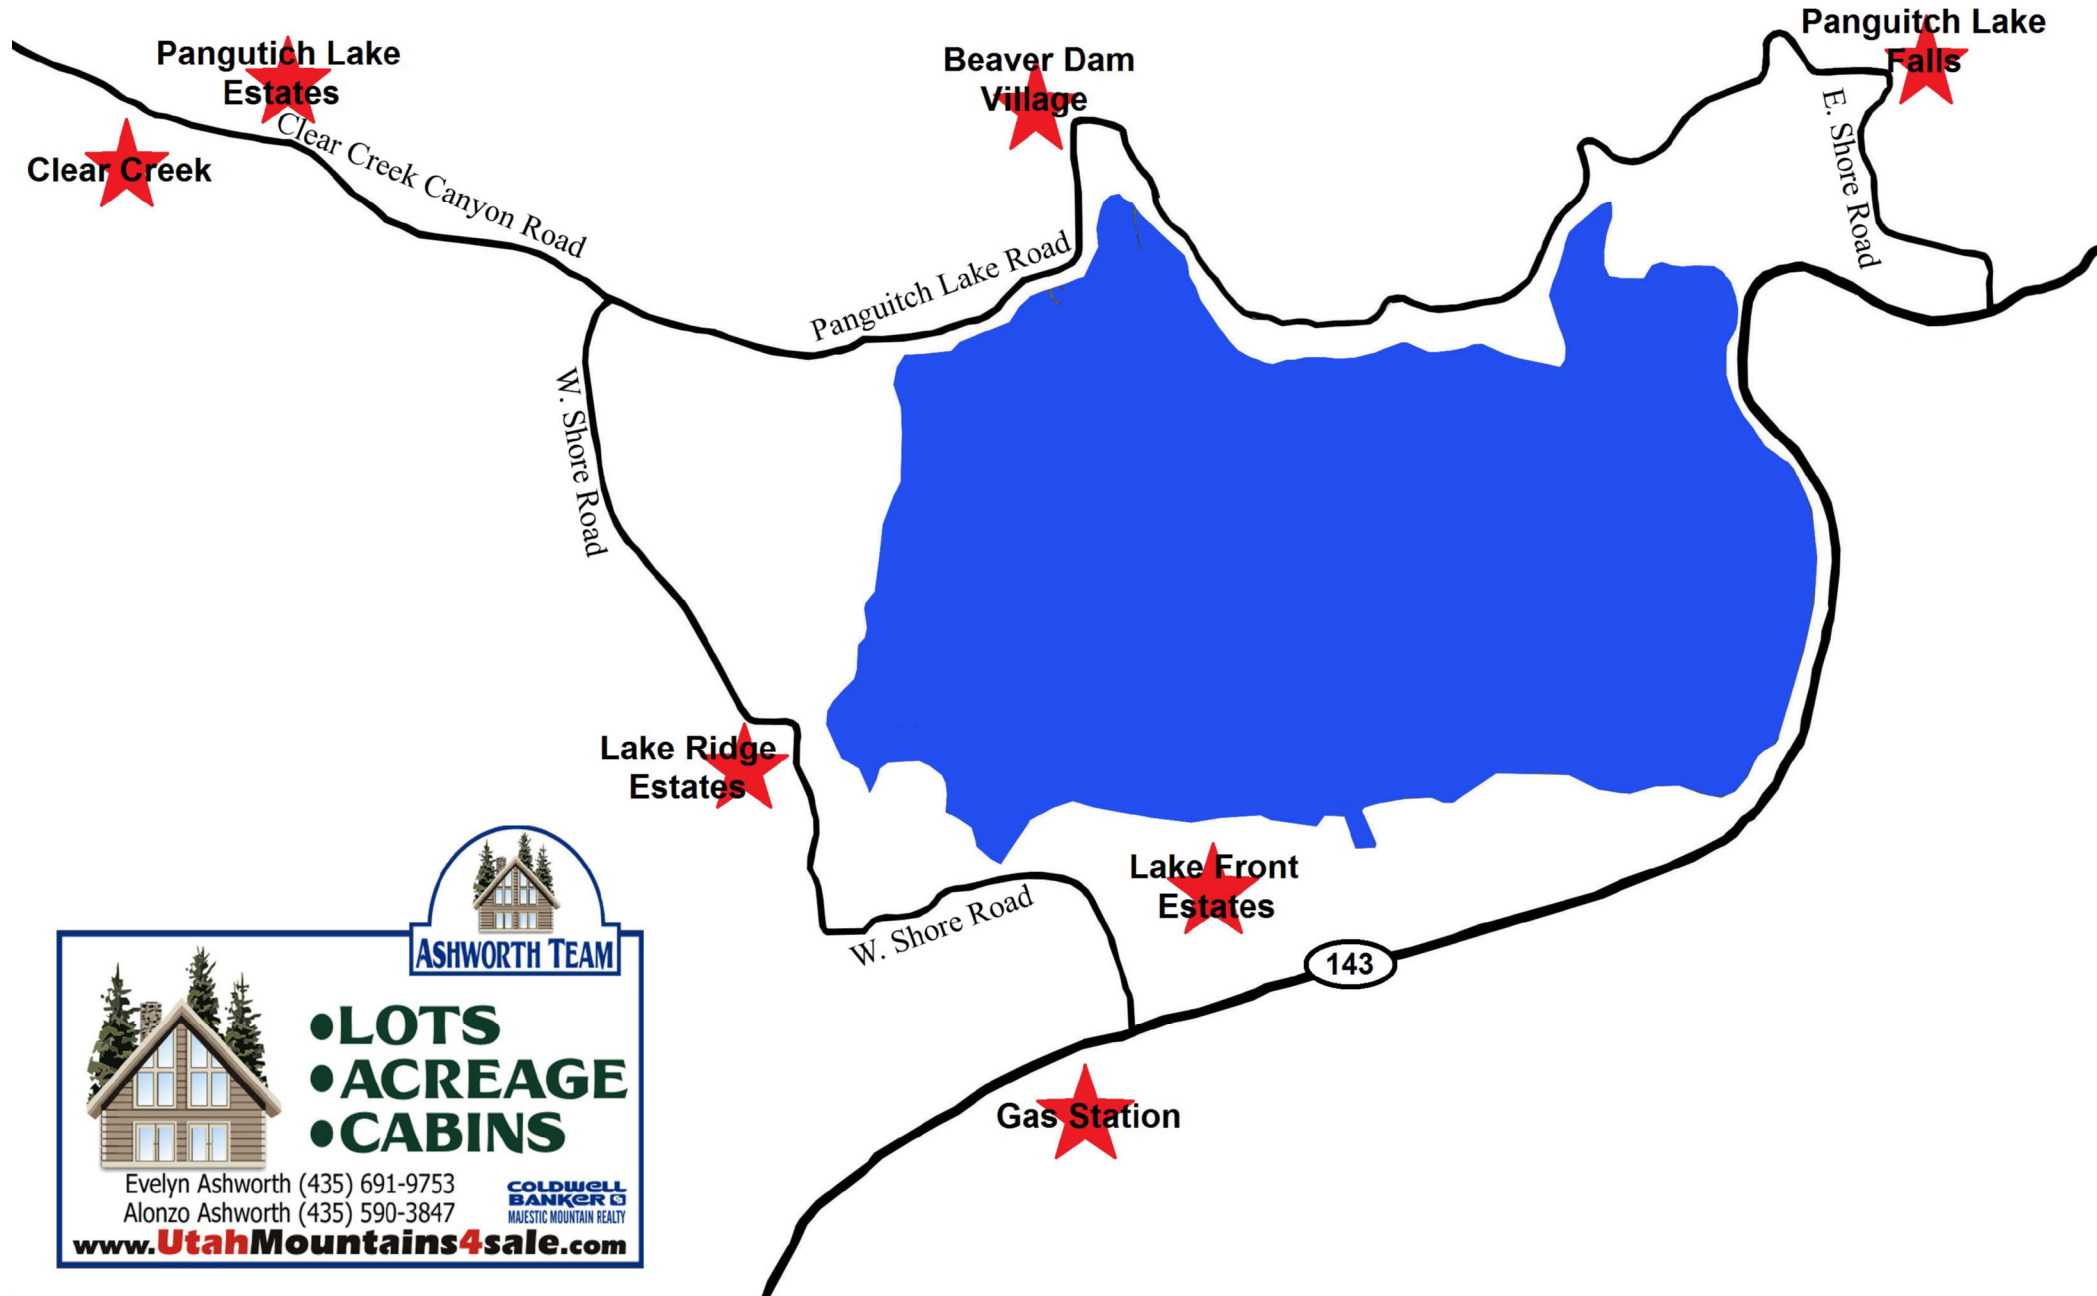

Panguitch Lake Subdivisions

ASHWORTH TEAM

**• LOTS
• ACREAGE
• CABINS**

Evelyn Ashworth (435) 691-9753
Alonzo Ashworth (435) 590-3847

COLDWELL BANKER
MAJESTIC MOUNTAIN REALTY

www.UtahMountains4sale.com